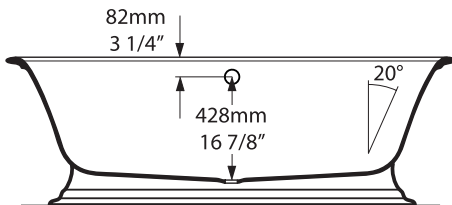

Elwick

RAD-N-xx-OF + ELW-B-xx-OF

victoria ⊕ albert®

volcanic limestone baths

Top view

Front view

Side view

Section BB Shown with K50 waste kit

Section AA

Rim Detail

*All measurements subject to +/-5% tolerance

.dwg | .dxf | .skp www.vandabaths.com

Massachusetts Code: Approved
cUPC listing by IAPMO: File No. 6574
Registered Design

VA/1181/11/Feb20