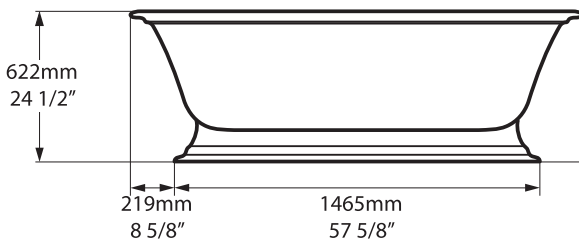

Elwick

RAD-N-xx-OF + ELW-B-xx-OF

victoria ⊕ albert®

volcanic limestone baths

Top view

Front view

Side view

Section BB Shown with K50 waste kit

Section AA

Rim Detail

*All measurements subject to +/-5% tolerance

.dwg | .dxf | .skp www.vandabaths.com

Massachusetts Code: Approved
cUPC listing by IAPMO: File No. 6574
Registered Design

VA/1181/11/Feb20