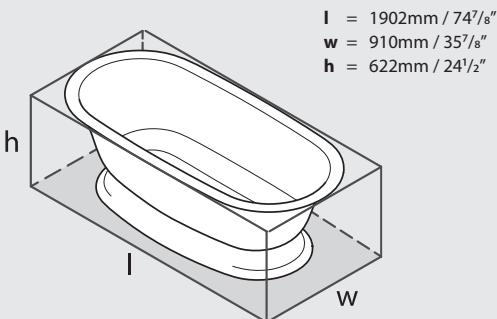

Lario 100 vanity

Staffordshire faucet - STA-26

Elwick

RAD-N-xx-OF + ELW-B-xx-OF

victoria ⊕ albert®

volcanic limestone baths

Top view

Front view

Side view

Section BB Shown with K50 waste kit

Section AA

Rim Detail

*All measurements subject to +/-5% tolerance

.dwg | .dxf | .skp www.vandabaths.com

Massachusetts Code: Approved
cUPC listing by IAPMO: File No. 6574
Registered Design