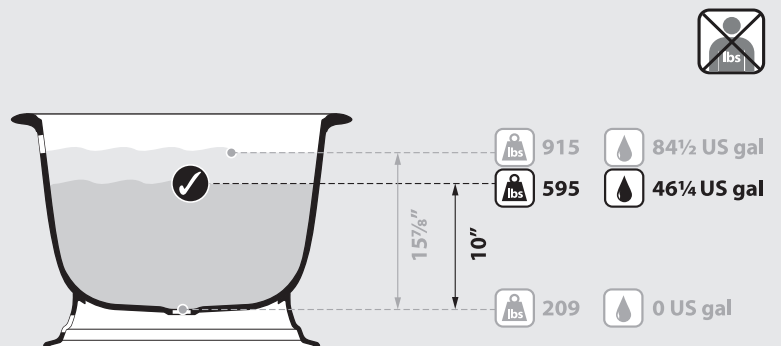

Lario 100 vanity

Staffordshire faucet - STA-26

Elwick

RAD-N-xx-OF + ELW-B-xx-OF

victoria ⊕ albert®

volcanic limestone baths

Top view

Front view

Side view

Section BB Shown with K50 waste kit

Section AA

Rim Detail

*All measurements subject to +/-5% tolerance

.dwg | .dxf | .skp www.vandabaths.com

Massachusetts Code: Approved
cUPC listing by IAPMO: File No. 6574
Registered Design