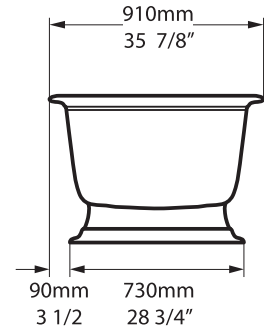

Lario 100 vanity

Staffordshire faucet - STA-26

Elwick

RAD-N-xx-OF + ELW-B-xx-OF

victoria ⊕ albert®

volcanic limestone baths

Top view

Front view

Side view

Section BB Shown with K50 waste kit

Section AA

Rim Detail

*All measurements subject to +/-5% tolerance

.dwg | .dxf | .skp www.vandabaths.com

Massachusetts Code: Approved
cUPC listing by IAPMO: File No. 6574
Registered Design