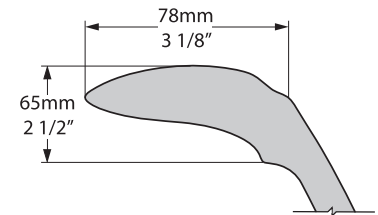

Side view

Section BB Shown with K50 waste kit

Section AA

Rim Detail

*All measurements subject to +/-5% tolerance

.dwg | .dxf | .skp www.vandabaths.com

Massachusetts Code: Approved
cUPC listing by IAPMO: File No. 6574
Registered Design