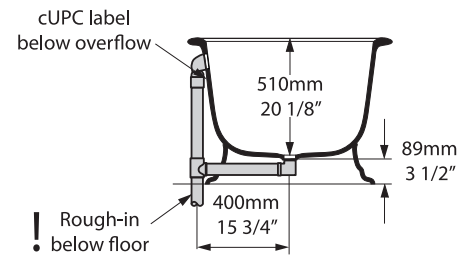

Section BB Shown with K50 waste kit