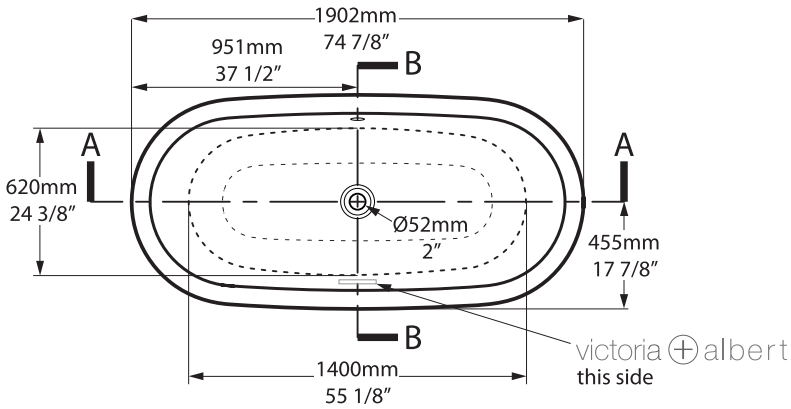

Lario 100 vanity

Staffordshire faucet - STA-26

Elwick

RAD-N-xx-OF + ELW-B-xx-OF

victoria ⊕ albert®

volcanic limestone baths

Top view

Front view